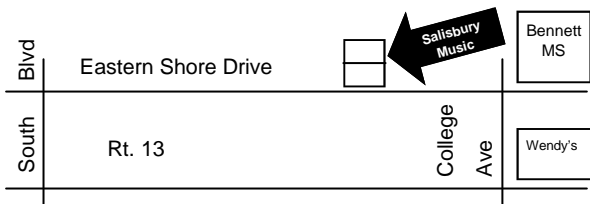

Check WWW.SALISBURYMUSIC.COM and our **FACEBOOK** page for special offers on "EXTRAS"!

Location

Salisbury Music is conveniently located 1.5 blocks north of College Ave. at 925 Eastern Shore Drive in Salisbury, MD